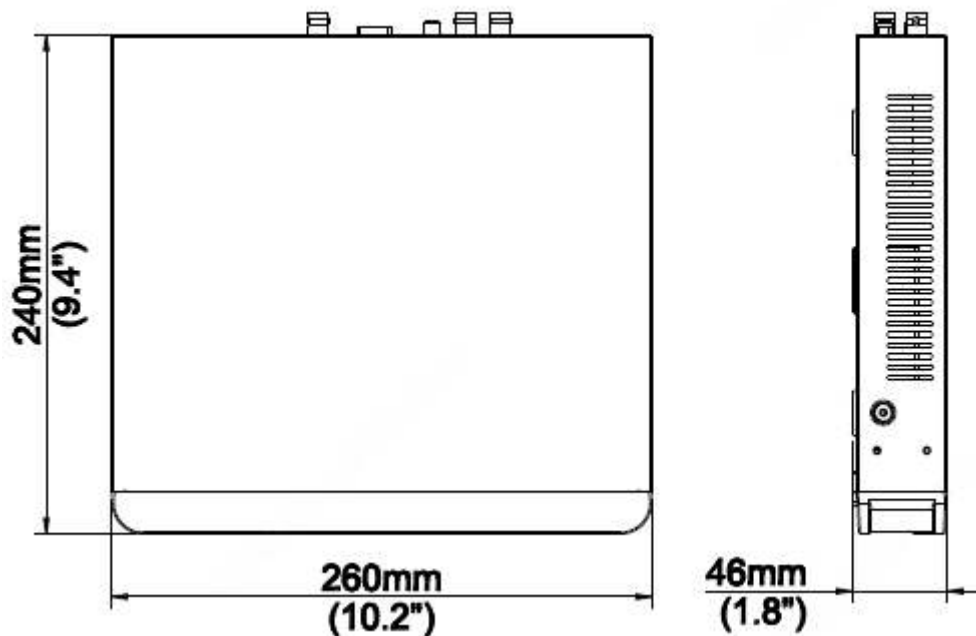

Capacity	Up to 6TB for each HDD
<b>External Interface</b>	
Network Interface	1 RJ45 10M/100M self-adaptive Ethernet Interface
USB Interface	Rear panel: 2 x USB2.0
Serial Interface	1 x RS485
<b>General</b>	
Power Supply	12V DC Power Consumption: ≤ 8 W( without HDD )
Working Environment	-10°C ~ + 55°C ( +14°F ~ +131°F ), Humidity ≤ 90% RH(non-condensing)
Dimensions(W×D×H)	260mm ×240mm× 46mm (10.2" × 9.4"×1.8")
Weight ( without HDD )	≤1.1 Kg ( 4.19lb )

## Dimensions