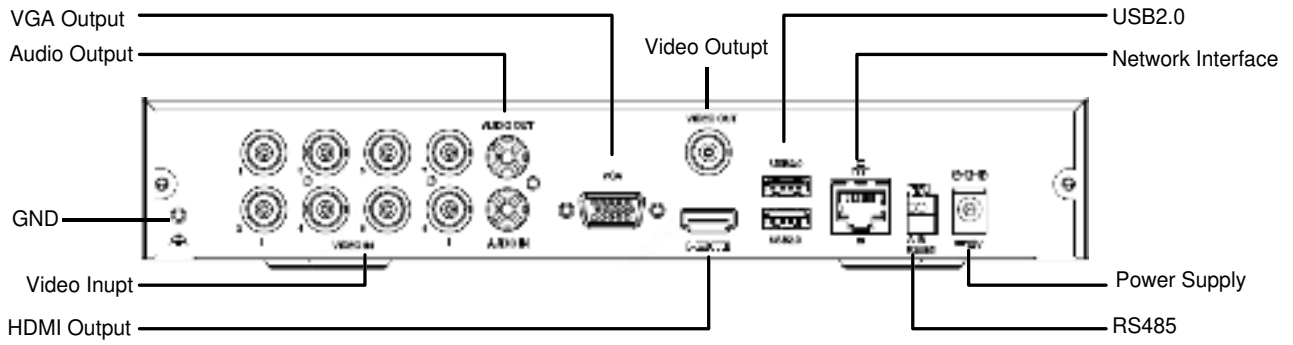

Zhejiang Uniview Technologies Co., Ltd.

Building No.10, Wanlun Science Park, Jiangling Road 88, Binjiang District, Hangzhou, Zhejiang, China

Email: overseasbusiness@uniview.com; globalsupport@uniview.com

<http://www.uniview.com>

©2020 Zhejiang Uniview Technologies Co., Ltd. All rights reserved.

* Product specifications and availability are subject to change without notice.