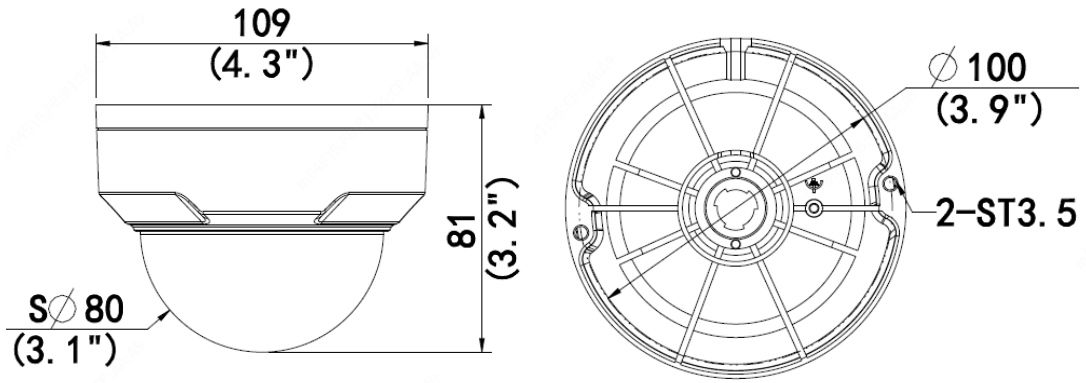

## Specifications

	IPC328SS-DF28K-I0	IPC328SS-DF40K-I0			
<b>Camera</b>					
Sensor	1/2.8", 8.0 megapixel, progressive scan, CMOS				
Lens	2.8mm@F1.6	4.0mm@F1.6			
Iris	Fixed				
DORI Distance	Lens (mm)	Detect (m)	Observe (m)	Recognize (m)	Identify (m)
	2.8	86.9(285.1ft)	34.8(114.0ft)	17.4(57.0ft)	8.7(28.5ft)
	4.0	124.1(407.3ft)	49.7(162.9ft)	24.8(81.5ft)	12.4(40.7ft)
Angle of View (H)	96.6°		86.5°		
Angle of View (V)	50.8°		48.2°		
Angle of View (O)	125.6°		106.4°		
Shutter	Auto/Manual, 1 ~ 1/100000s				
Adjustment angle	Pan: 0°~355°		Tilt: 0°~80°		Rotate: 0°~355°
Min. Illumination	Colour:0.003lux (F1.6, AGC ON) 0 lux with IR				
WDR	120dB				
Day/Night	IR-cut filter with auto switch (ICR)				
S/N	>56dB				
IR Range	Up to 50m (164 ft) IR range				
Wavelength	850nm				
IR On/Off Control	Auto/Manual				
Defog	Digital Defog				
<b>Video</b>					
Video Compression	Ultra 265, H.265, H.264, MJPEG				
Frame Rate	Main Stream: 8MP(3840*2160),Max 20fps; Sub Stream: 2MP (1920*1080), Max 30fps; Third Stream: D1 (720*576), Max 30fps				
Video Bit Rate	128 Kbps~16 Mbps				
ROI	Supported				
Video stream	Triple streams				
OSD	Up to 8 OSDs				
Privacy Mask	Up to 8 areas(8 blacks/8 mosaics)				
<b>Image</b>					
White Balance	Auto/Outdoor/Fine Tune/Sodium Lamp/Locked/Auto2				
Digital noise reduction	2D/3D DNR				
Smart IR	Support				
Flip	Normal/Flip Vertical/Flip Horizontal/180°/90°Clockwise/90°Anti-clockwise				
HLC	Support				
BLC	Support				
<b>Events</b>					

## Dimensions