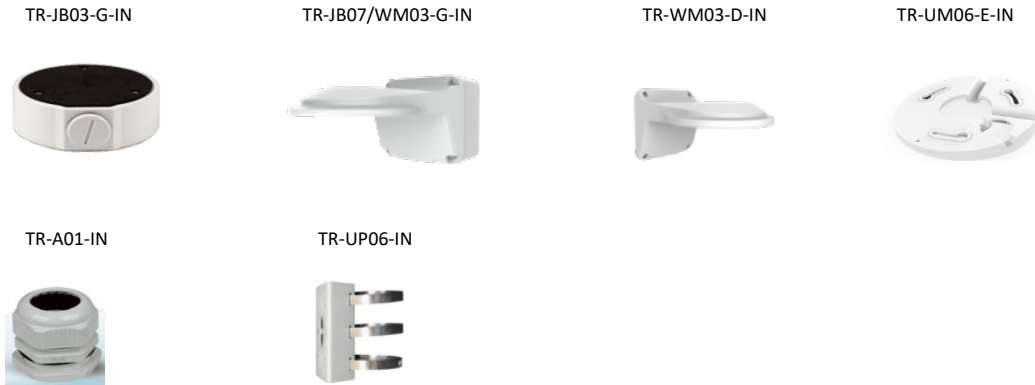

Accessories

Junction Mount	Pole Mount
TR-JB03-G-IN+ TR-A01-IN	TR-JB07/WM03-G-IN、 TR-WM03-D-IN+TR-UP06-IN
Tilted Mount	Wall Mount
TR-UM06-E-IN	TR-JB07/WM03-G-IN、 TR-WM03-D-IN