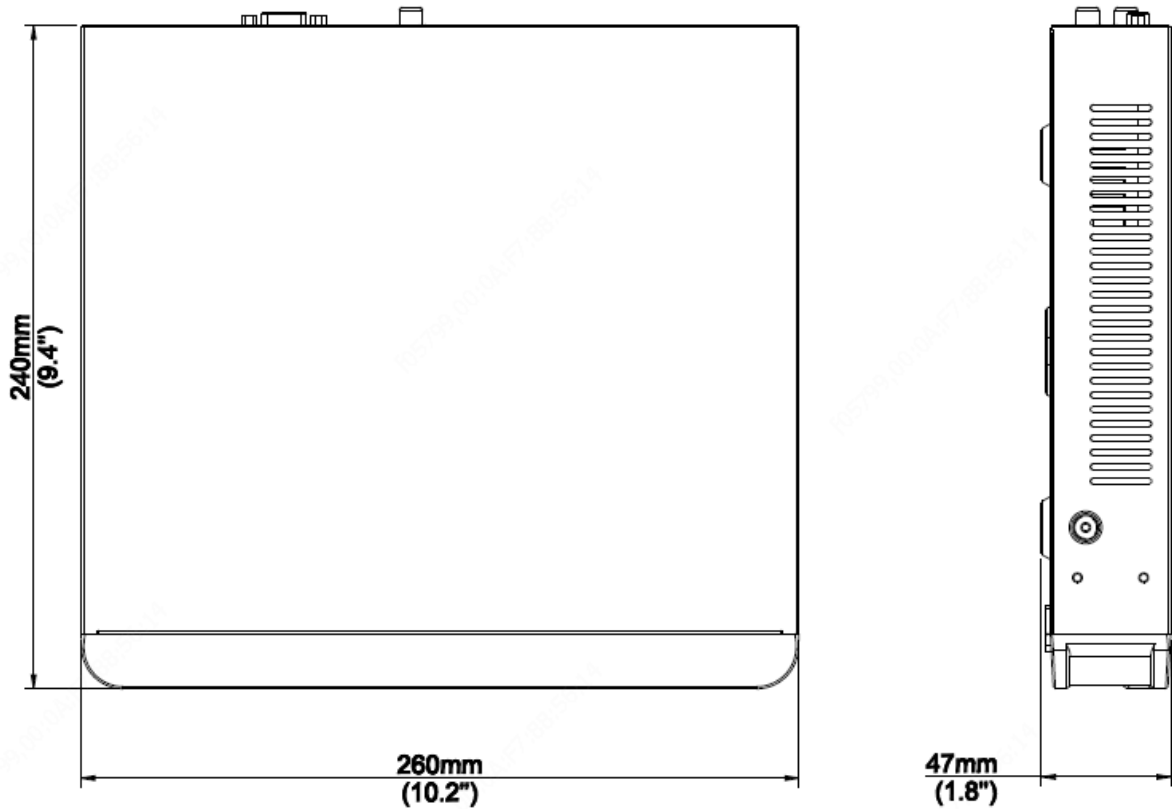

## Key Features

- Support Ultra 265/H.265/H.264 video formats
- 4-channel input
- Third-party IP cameras supported with ONVIF conformance: Profile S, Profile G, Profile T
- Support 1-ch HDMI, 1-ch VGA
- HDMI and VGA simultaneous output
- Up to 4K resolution recording
- 1 SATA HDD up to 10 TB
- Support cloud upgrade

Synchronous Playback	4-ch
Corridor Mode Screen	3/4
<b>Decoding</b>	
Decoding format	Ultra 265/H.265/H.264
Liveview/Playback	4K/5MP/4MP/3MP/1080p/960p/720p/D1/2CIF/CIF
Capability	2 x 4k@30, 3 x 5MP@30, 4 x 4MP@30, 5 x 3MP@30, 8 x 1080p@30, 16 x 720p@30
<b>Hard Disk</b>	
SATA	1 SATA interface
Capacity	up to 10TB for each disk
<b>Smart</b>	
VCA Detection	Face detection, Intrusion detection, Cross line detection, Audio detection, Defocus detection, Scene change detection, Auto tracking
VCA Search	Face search, Behavior search
Statistical Analysis	People counting
<b>External Interface</b>	
Network Interface	1 RJ45 10M/100M self-adaptive Ethernet Interface
USB Interface	Rear panel: 1 x USB2.0, 1 x USB3.0
<b>PoE</b>	
Interface	4 independent 100 Mbps PoE network interfaces
Max Power	Max 30W for single port Max 54W in total (13.5W for each)
Supported Standard	IEEE 802.3at, IEEE 802.3af
<b>General</b>	
Power Supply	48V DC Power Consumption: ≤9 W (without HDD)
Working Environment	-10°C ~ + 55°C (+14°F ~ +131°F), Humidity ≤ 90% RH (non-condensing)
Dimensions (W×D×H)	260mm × 240mm × 47mm (10.2"×9.4"×1.9 ")
Weight (without HDD)	1kg (2.20 lb)

## Dimensions