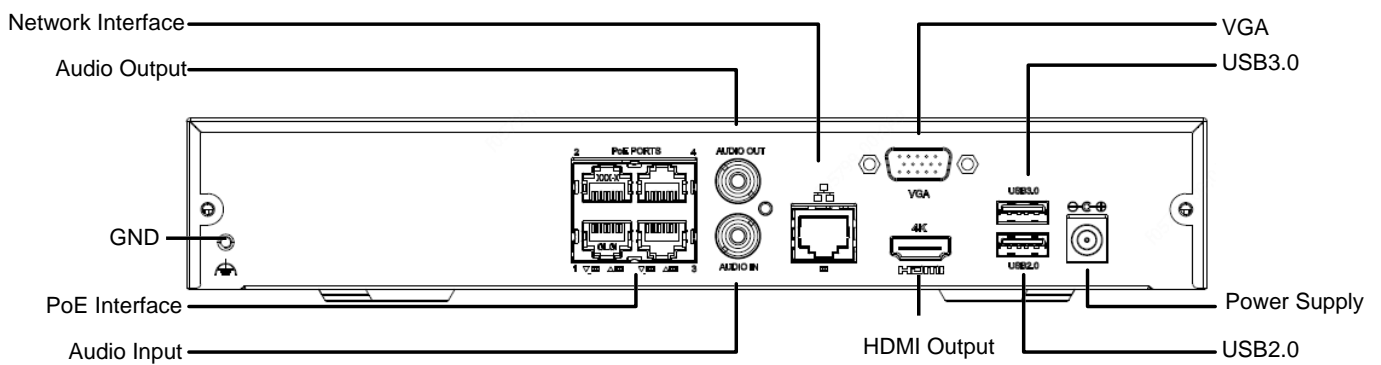

Rear Panel

Zhejiang Uniview Technologies Co., Ltd.

Building No.10, Wanlun Science Park, Jiangling Road 88, Binjiang District, Hangzhou, Zhejiang, China

Email: overseasbusiness@uniview.com; globalsupport@uniview.com

<http://www.uniview.com>

©2019 Zhejiang Uniview Technologies Co., Ltd. All rights reserved.

* Product specifications and availability are subject to change without notice.