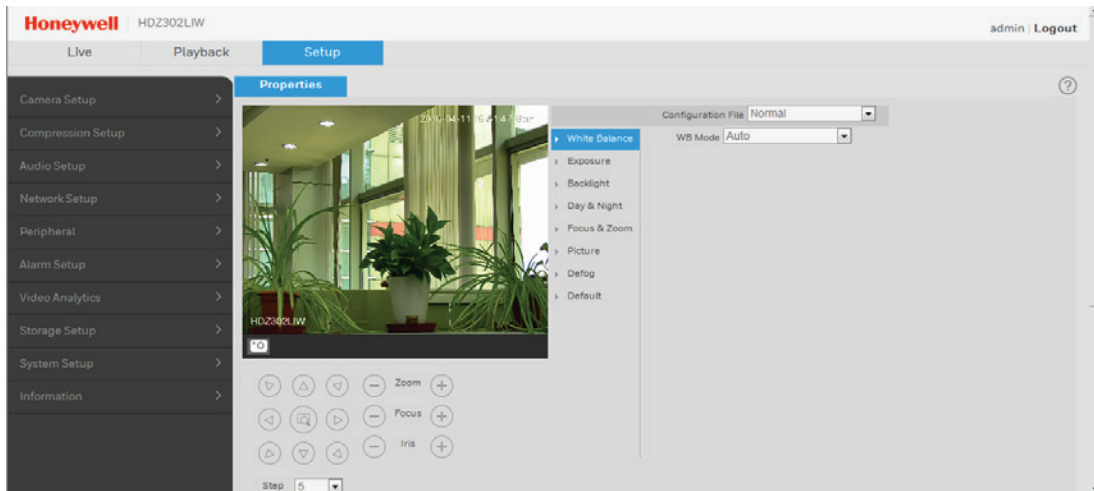

HDZ302LIW/HDZ302LIK

Outdoor PTZ IR Ultra Low Light IP Cameras

The camera can be configured to automatically detect and respond to events such as motion in the scene, alarm inputs, network failure, and/or camera tampering. Automated responses include: sending a notification through email, FTP, and/or HTTP; sending a still image of the event through email and/or FTP; and recording a video clip of the event to a configured microSDHC card. Setup can be done through a web client or from an NVR.