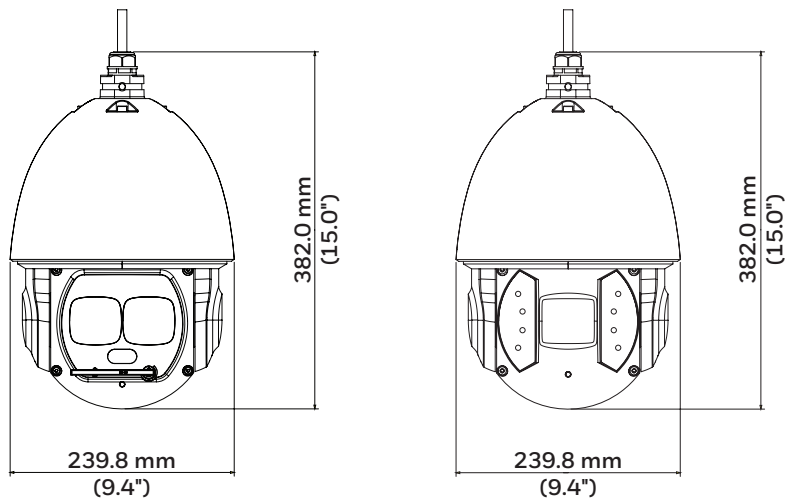

DIMENSIONS