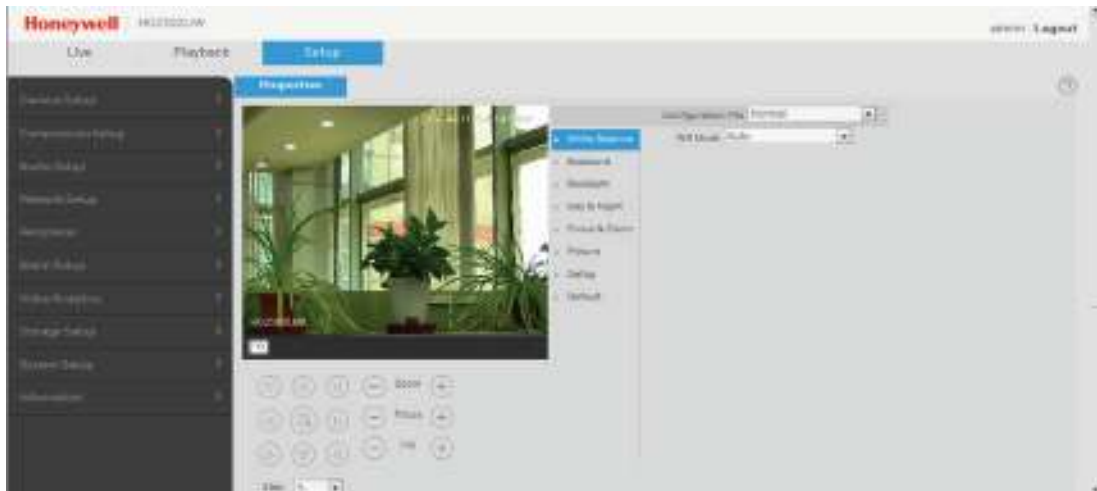

HDZ302LIW/HDZ302LIK

Outdoor PTZ IR Ultra Low Light IP Cameras

The camera can be configured to automatically detect and respond to events such as motion in the scene, alarm inputs, network failure, and/or camera tampering. Automated responses include: sending a notification through email, FTP, and/or HTTP; sending a still image of the event through email and/or FTP; and recording a video clip of the event to a configured microSDHC card. Setup can be done through a web client or from an NVR.