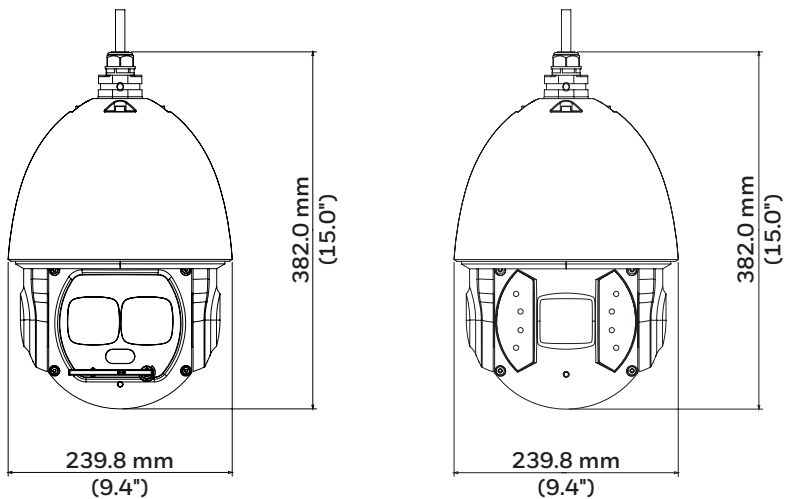

DIMENSIONS